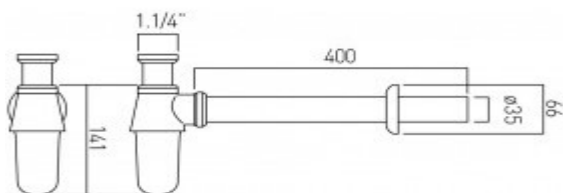

it's a personal experience
taps | showering | accessories

technical sheet
product code: PEX-460/UK-1.1/4-C/P

technical drawing:

description: bottle trap
35mm x 400mm pipe connections
min-max vertical adjustment 50-140mm to outlet
centre