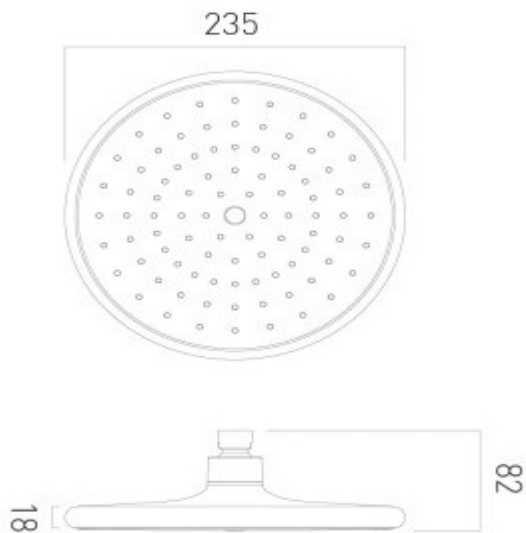

where inspiration flows
taps | showering | accessories

technical sheet
product code: CER-HEAD-C/P

technical drawing:

description: ceres self-cleaning shower head

finishes: chrome

 recommended flow regulator product code: FR-FLEXI/9-PLA