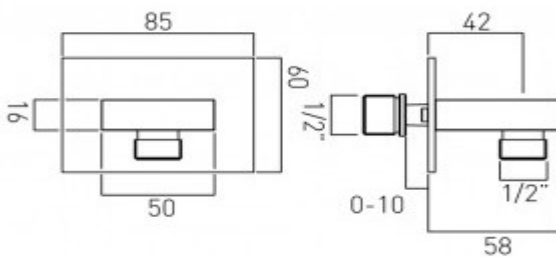

it's a personal experience
taps | showering | accessories

technical sheet
product code: INS-OUTLET-C/P

technical drawing:

description: instinct wall outlet

finishes: chrome

guarantee: 12 year guarantee

certificates and awards: