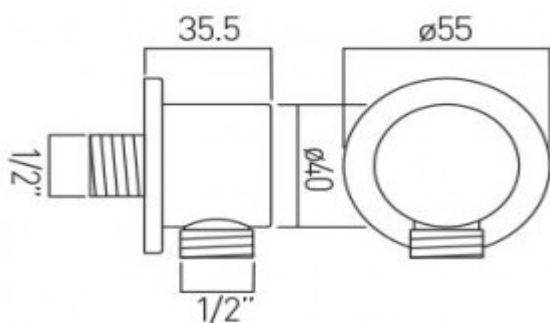

it's a personal experience
taps | showering | accessories

technical sheet
product code: ELE-OUTLET-C/P

technical drawing:

description: elements wall outlet

finishes: chrome

guarantee: 12 year guarantee

certificates and awards: