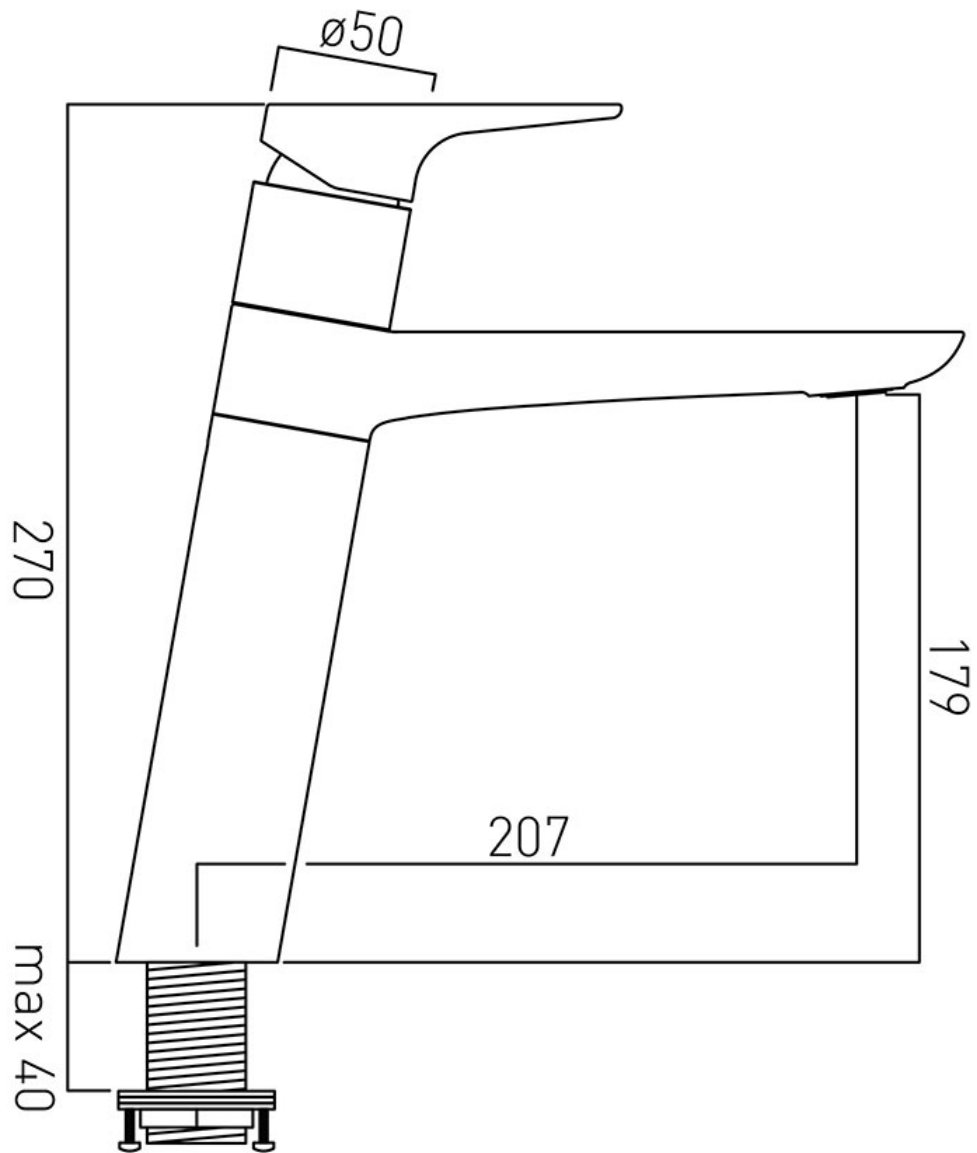

TECHNICAL DRAWING

COLLECTION: ASCENT

PRODUCT CODE: ASC-150-C/P

tel: 01934 744466
email: sales@vado.com
www.vado.com

where inspiration flows
taps | showering | accessories