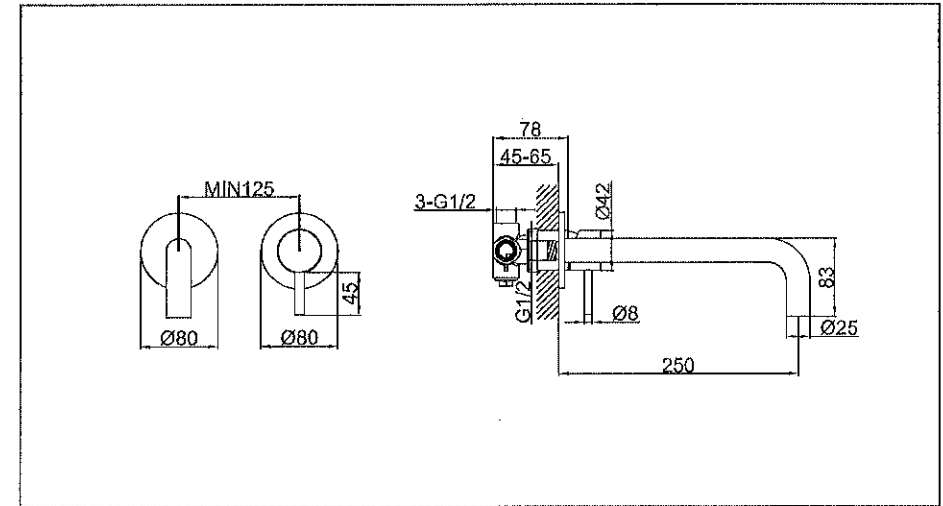

Code: IX092

INOX 2 HOLE WALL MOUNTED BASIN MIXER

Experts in Water Control

Installation Steps

Technical Drawing

Explosive drawing