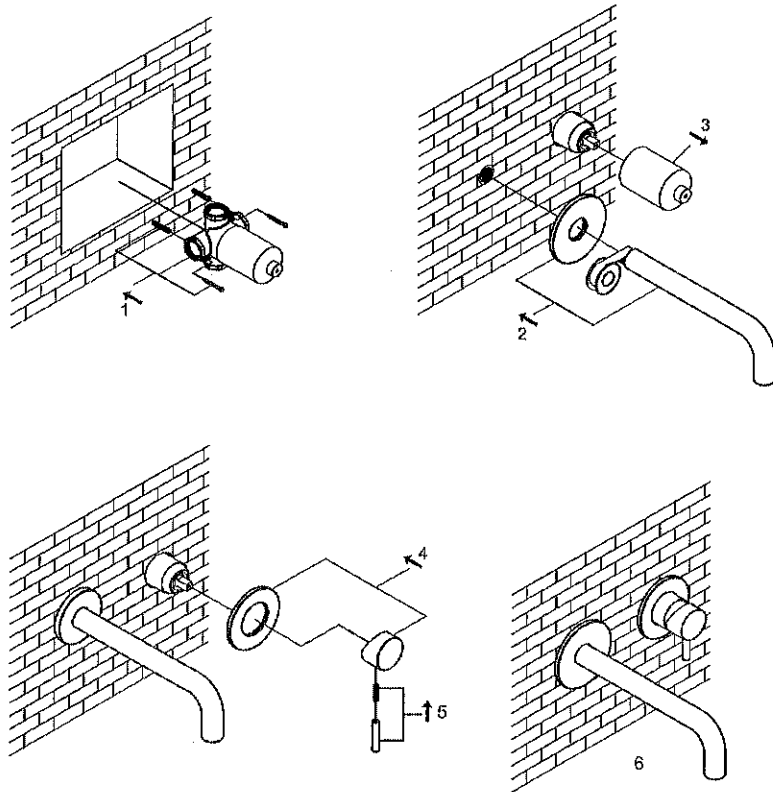

Code: IX092

INOX 2 HOLE WALL MOUNTED BASIN MIXER

Experts in Water Control

Installation Steps

Technical Drawing

Explosive drawing