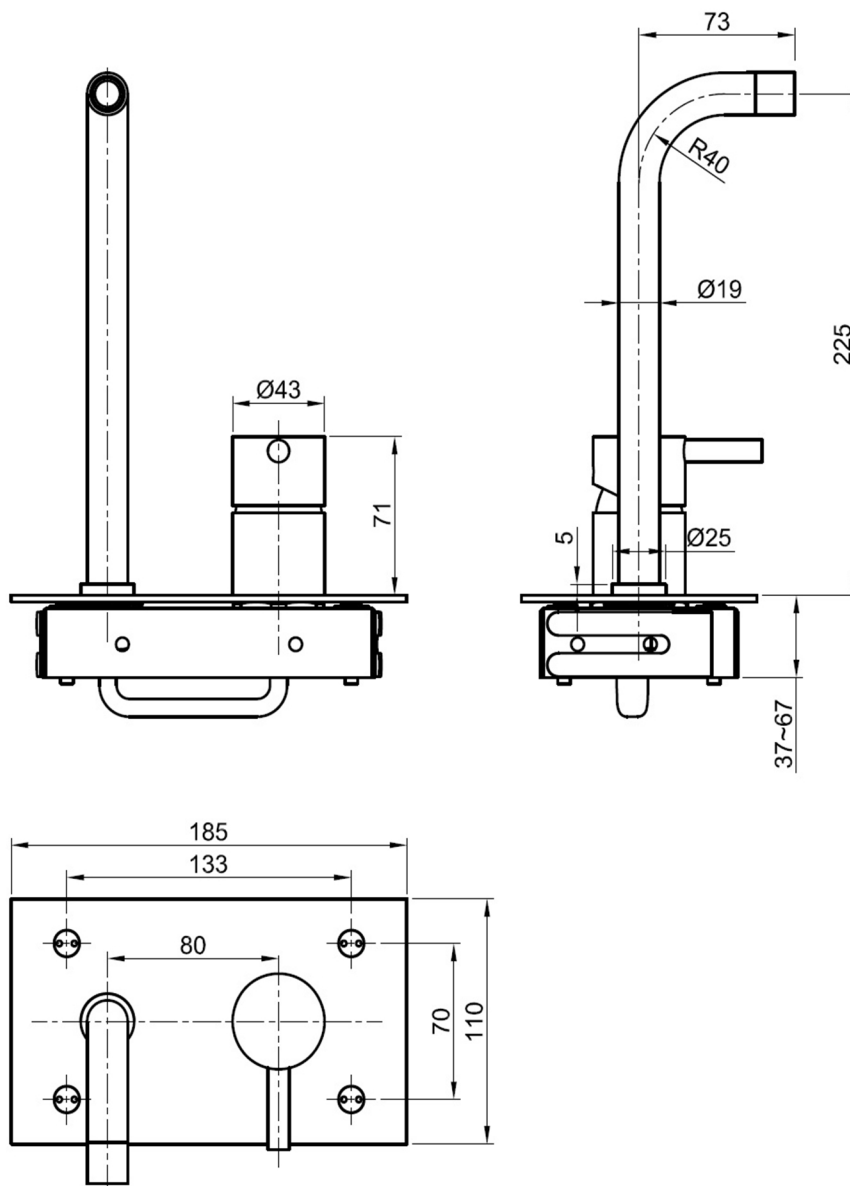

# Technical Drawing

Product code: IX231

Product range: Inox

[www.justtapsplus.co.uk](http://www.justtapsplus.co.uk)

[technical@jtpuk.co.uk](mailto:technical@jtpuk.co.uk)

01895 442211