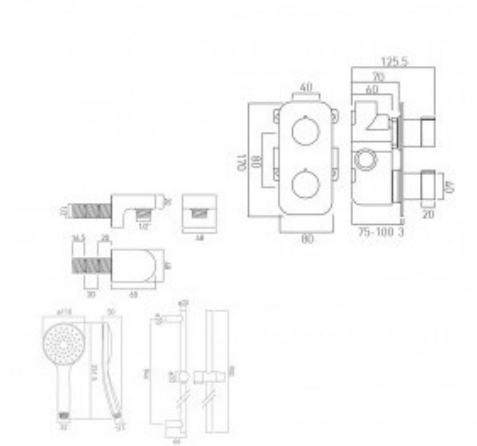

**technical drawing**

**description:**

tablet altitude vertical  
 • 1 outlet, 2 handle valve  
 • atmosphere slide rail shower kit with air-injection  
 single-function handset  
 • life wall outlet  
 minimum operating pressure 0.2 bar LP

kit comprises:  
 TAB-148-ALT-C/P  
 ATM-SFSRK/2-C/P  
 LIF-OUTLET-C/P

shower valve includes fittings for 1/2" and 3/4" pipework  
 min-max wall mount 75-100mm (standard)  
 optimum installation depth 88mm (standard)

**finishes:**

chrome

**minimum operating pressure:** 0.2 bar LP

**Eco** flow regulator: FR-SHOWER/9-C/P

**guarantee:**

12 year guarantee