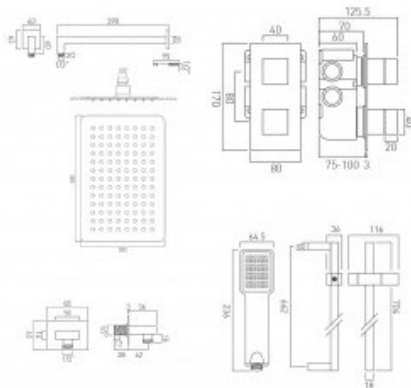

technical drawing

description:

- tablet notion vertical
- 2 outlet, 2 handle valve with all-flow function
 - aquablade 200mm x 300mm rectangular head and shower arm
 - V2 slide rail shower kit with single-function handset
 - instinct wall outlet
- minimum operating pressure 0.2 bar LP

kit comprises:
TAB-148/2-NOT-C/P
AQB-20X30/SA/A-C/P
WG-V2KIT-C/P
INS-OUTLET-C/P

shower valve includes fittings for 1/2" and 3/4" pipework
min-max wall mount 75-100mm (standard)
optimum installation depth 88mm (standard)

finishes:

chrome

minimum operating pressure: 0.2 bar LP

ECO flow regulator: FR-SHOWER/9-C/P (2 are required)

guarantee:

12 year guarantee