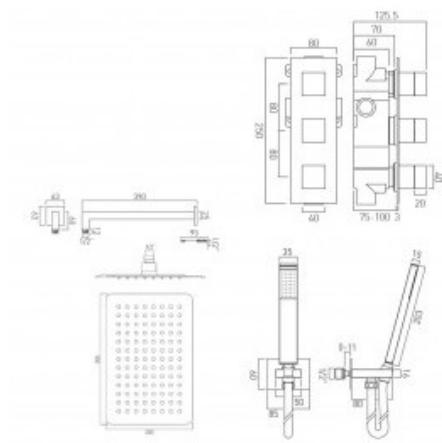

**technical drawing**

**description:**

tablet notion vertical  
 • 2 outlet, 3 handle valve  
 • aquablade 200mm x 300mm rectangular head and shower arm  
 • instinct shower kit with integrated outlet and bracket  
 minimum operating pressure 0.2 bar LP

kit comprises:  
 TAB-128/2-NOT-C/P  
 AQB-20x30/SA/A-C/P  
 INS-SFMKWO-C/P

shower valve includes fittings for 1/2" and 3/4" pipework  
 min-max wall mount 75-100mm (standard)  
 optimum installation depth 88mm (standard)

**finishes:**

chrome

**minimum operating pressure:** 1.0 bar MP

**ECO** flow regulator: FR-SHOWER/9-C/P (2 are required)

**guarantee:**

12 year guarantee