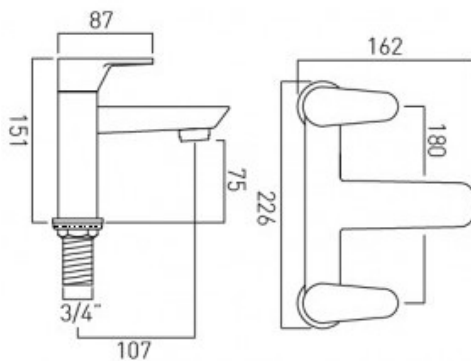

technical drawing

description:

2 hole bath filler
deck mounted
cold ceramic cartridge ION-VALVE/CD/CL-3/4
hot ceramic cartridge ION-VALVE/CD/HT-3/4
2 x 3/4" fitted tails
deck mount drill hole diameter 28-30mm

finishes:

chrome

minimum operating pressure: 0.5 bar LP

guarantee:

12 year guarantee