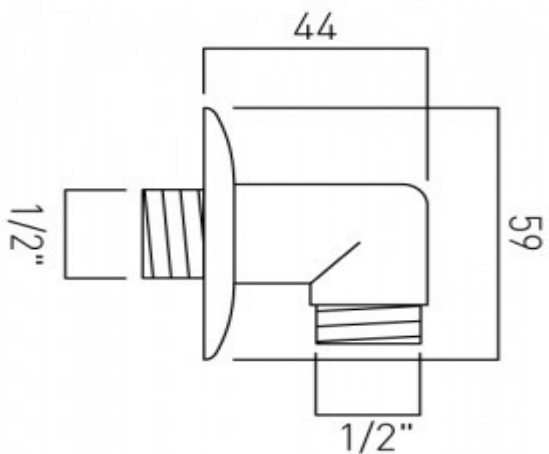

it's a personal experience
taps | showering | accessories

technical sheet
chrome: product code: WG-218-C/P
antique gold: product code: WG-218-A/G

technical drawing:

description: wall outlet chrome

finishes: chrome
antique gold