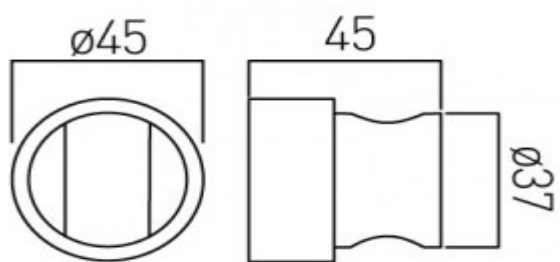

it's a personal experience  
taps | showering | accessories

technical sheet  
product code: ZOO-BRACKET-C/P

technical drawing:

description: contemporary shower bracket  
wall mounted

finishes: chrome

guarantee: 12 year guarantee