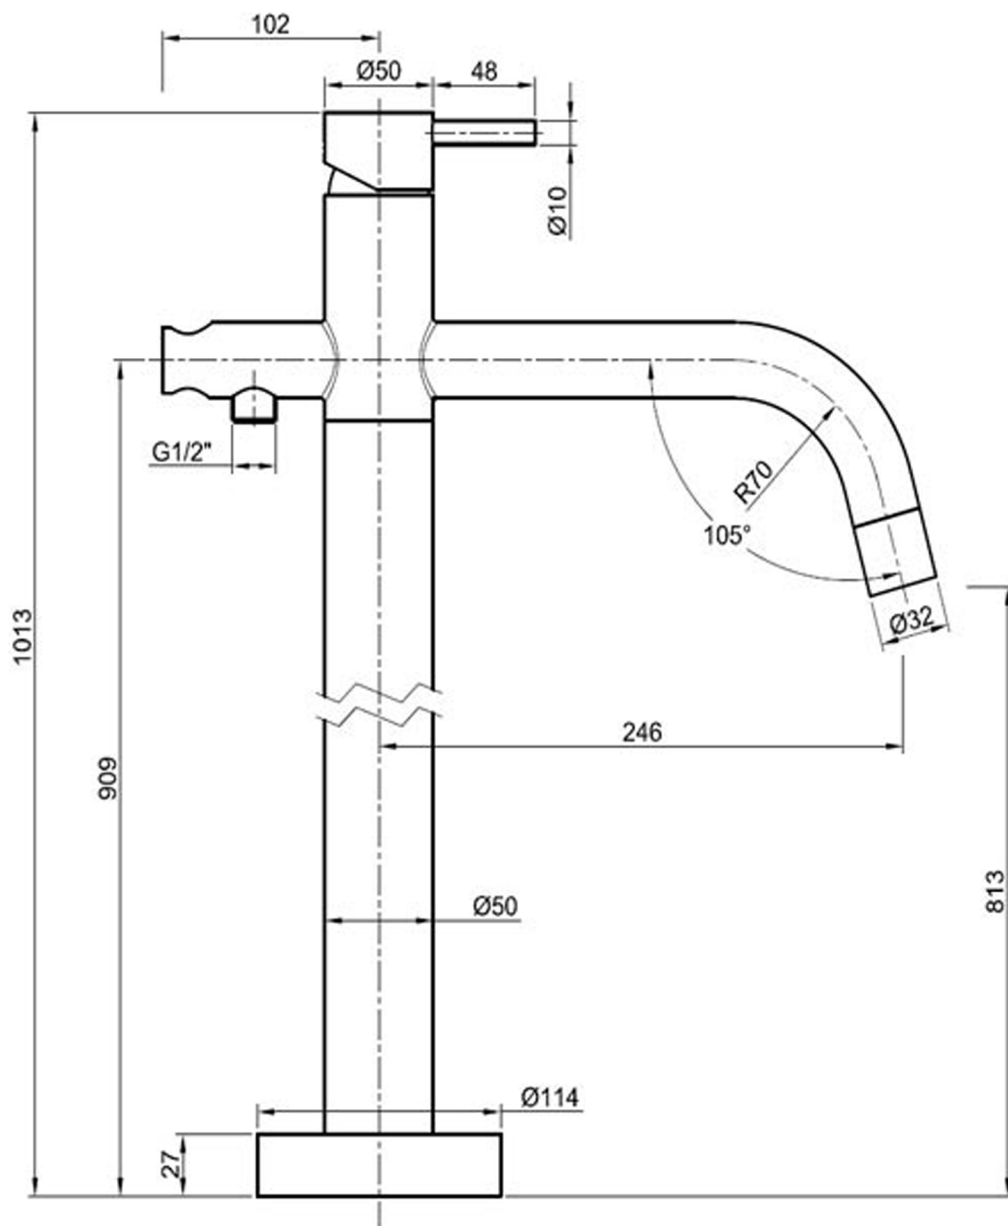

Technical Drawing

Product code: **IX534**

Product range: **Inox**

www.justtapsplus.co.uk

technical@jtpuk.co.uk

01895 442211