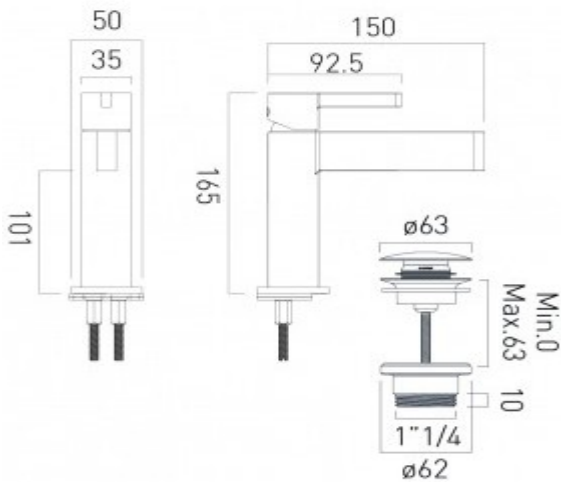

it's a personal experience  
taps | showering | accessories

technical sheet  
product code: EDI-100/CC-C/P

technical drawing:

description: mono basin mixer  
single lever  
deck mounted  
smooth bodied  
with clic-clac waste

finishes: chrome

 recommended flow regulator product code: flow regulator fitted as standard

guarantee: 12 year guarantee

minimum operating pressure: 1.0 bar MP

flow rate at 3.0 bar flow pressure: 5 l/min