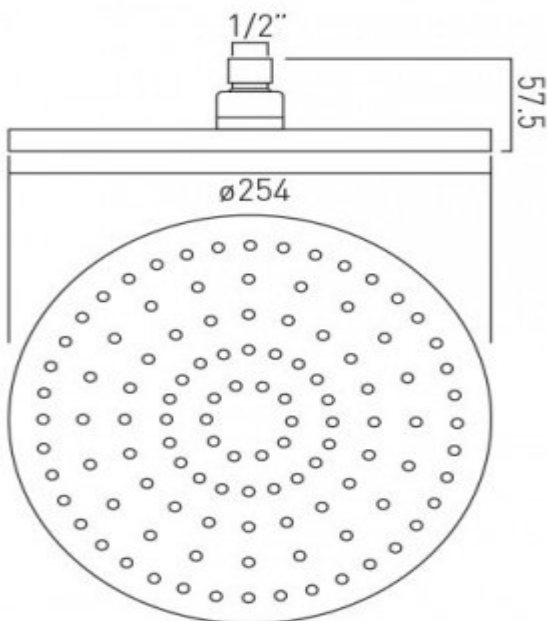

it's a personal experience
taps | showering | accessories

technical sheet
product code: WG-SATURN2-C/P

technical drawing:

description: saturn single function fixed disc shower head
254mm (10")

finishes: chrome

Eco recommended flow regulator product code: FR-SHOWER/9-C/P

guarantee: 12 year guarantee

minimum operating pressure: 0.2 bar LP

flow rate at 3.0 bar flow pressure: 26 l/min

'mixed measurements' refers to equal hot and cold water supply flow rate for unregulated flow unless flow regulator fitted as standard