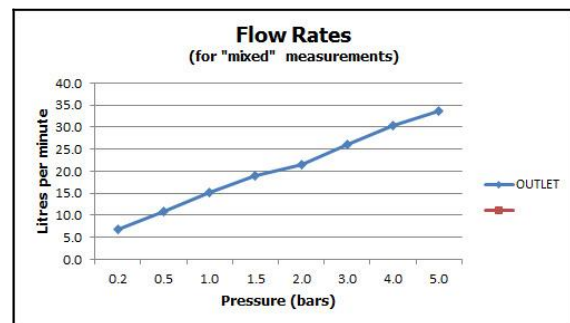

it's a personal experience
taps | showering | accessories

technical sheet
product code: WG-SATURN2-C/P

technical drawing:

description: saturn single function fixed disc shower head
254mm (10")

finishes: chrome

Eco recommended flow regulator product code: FR-SHOWER/9-C/P

guarantee: 12 year guarantee

minimum operating pressure: 0.2 bar LP

flow rate at 3.0 bar flow pressure: 26 l/min

'mixed measurements' refers to equal hot and cold water supply flow rate for unregulated flow unless flow regulator fitted as standard