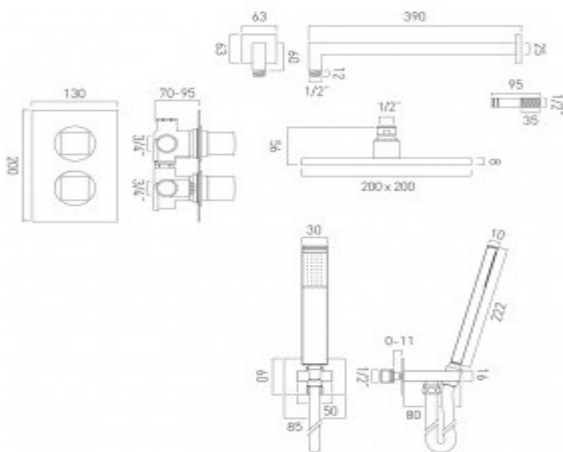

where inspiration flows  
taps | showering | accessories

technical sheet  
product code: DX-172251-MIX-CP

technical drawing:

description:

Mix<sup>2</sup>  
• 2 outlet thermostatic shower valve  
• atmosphere 200mm square head with shower arm  
• instinct single function mini shower kit with integrated outlet  
thermostatic cartridge V-001C-PLA  
diverter cartridge FL-804-33X/3X  
minimum operating pressure 1.0 bar MP  
kit comprises:  
MIX-148D/2-C/P  
ATM-HEADSQ/B/SA/A-CP  
INS-SFMKWO-C/P  
shower valve includes 3/4" - 1/2" adaptors  
min-max wall mount 70-95mm  
optimum installation depth 82mm

finishes:

chrome

 recommended flow regulator product code: FR-SHOWER/9-C/P

guarantee: 12 year guarantee

minimum operating pressure: 1.5 bar MP