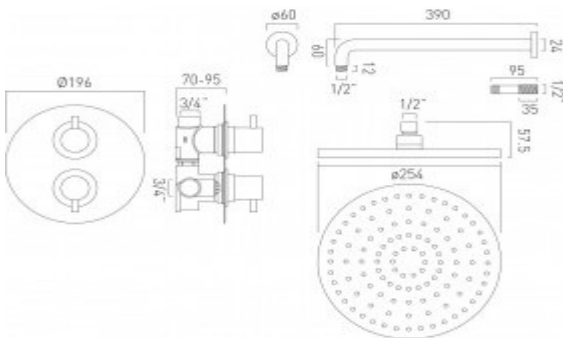

where inspiration flows
taps | showering | accessories

technical sheet
product code: DX-17125-CELRO-CP

technical drawing:

description: Celsius
• 1 outlet thermostatic shower valve
• saturn 254mm head with shower arm
thermostatic cartridge V-001C-PLA
flow cartridge C-301-RTC
minimum operating pressure 0.2 bar LP
kit comprises:
CEL-148D/RO-C/P
WG-SATURN2/SA-C/P
shower valve includes 3/4" - 1/2" adaptors
min-max wall mount 70-95mm
optimum installation depth 82mm

finishes: chrome

Eco recommended flow regulator product code: FR-SHOWER/9-C/P

guarantee: 12 year guarantee

minimum operating pressure: 0.5 bar LP