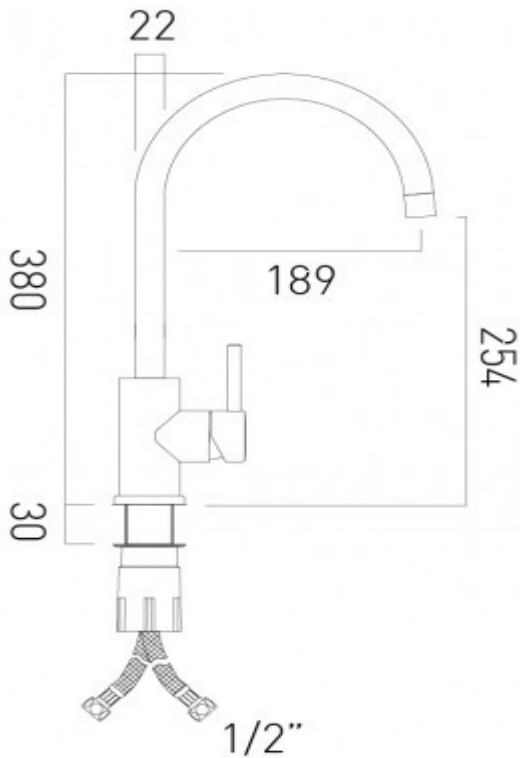

where inspiration flows  
taps | showering | accessories

technical sheet  
product code: CUC-1008-S/S

technical drawing:

description: bahr  
mono sink mixer  
single lever  
deck mounted  
with swivel spout

finishes: stainless steel

 recommended flow regulator product code: FR-100/5-PLA

guarantee: 12 year guarantee

minimum operating pressure: 1.0 bar MP

certificates and awards:

cert no. 1709328