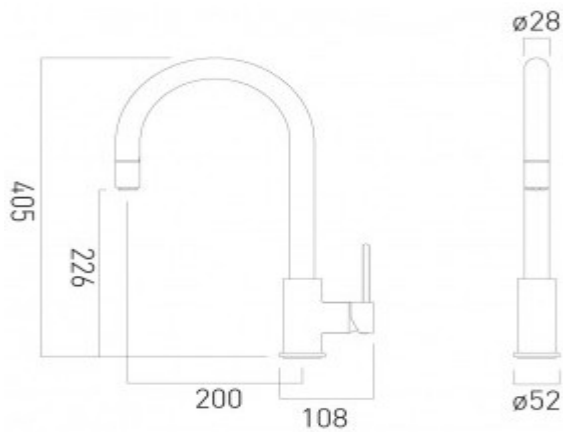

where inspiration flows  
taps | showering | accessories

technical sheet  
product code: CUC-3002-C/P

technical drawing:

description: zoo curve  
mono sink mixer  
single lever  
deck mounted  
with swivel spout

finishes: chrome

 recommended flow regulator product code: FR-100/5-PLA

guarantee: 12 year guarantee

minimum operating pressure: 1.0 bar MP

'mixed measurements' refers to equal hot and cold water supply  
flow rate for unregulated flow unless flow regulator fitted as standard