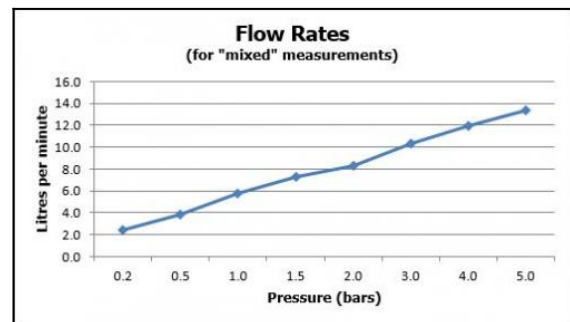

where inspiration flows  
taps | showering | accessories

technical sheet  
product code: CUC-3002-C/P

technical drawing:

description: zoo curve  
mono sink mixer  
single lever  
deck mounted  
with swivel spout

finishes: chrome

 recommended flow regulator product code: FR-100/5-PLA

guarantee: 12 year guarantee

minimum operating pressure: 1.0 bar MP

'mixed measurements' refers to equal hot and cold water supply  
flow rate for unregulated flow unless flow regulator fitted as standard