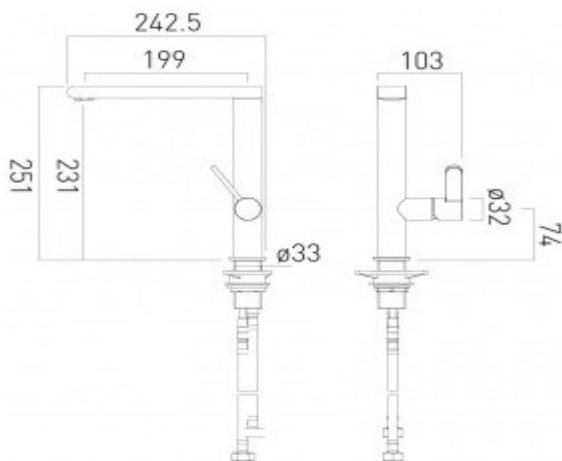

where inspiration flows
taps | showering | accessories

technical sheet
product code: CUC-1006-C/P

technical drawing:

description: ion
mono sink mixer
single lever
deck mounted
with swivel spout

finishes: chrome