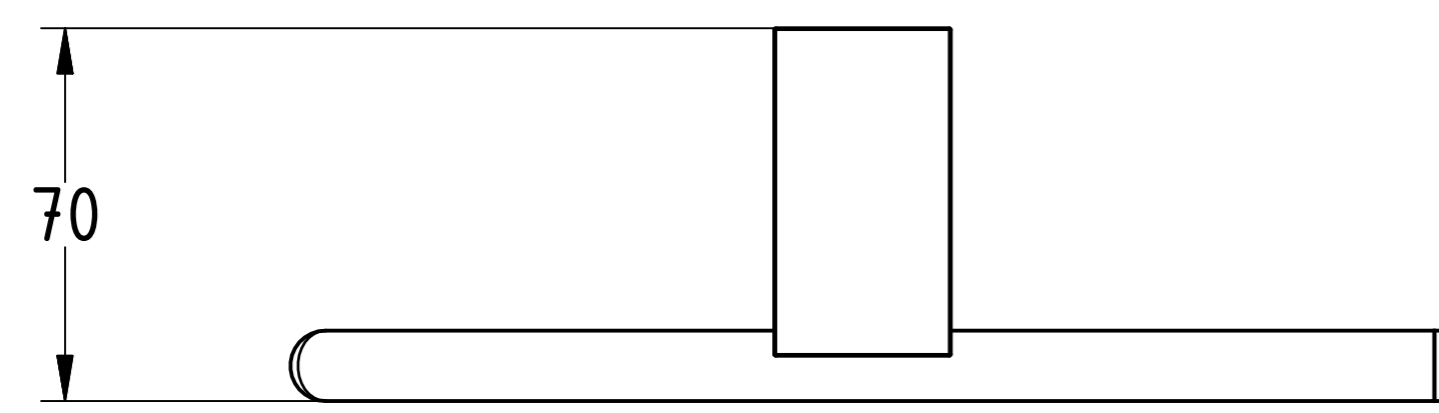

8 7 6 5 4 3 2 1

F  
E  
D  
C  
B  
A

F  
E  
D  
C  
B  
A

<b>VIOLEK</b>							
				Date	Name		
				Drawn			
				Checked			
				Standard			
State	Changes	Date	Name	Weight: 0,266 kg			
						1	
						A2	

GLAMOUR  
TOWEL RING

8 7 6 5 4 3 2 1