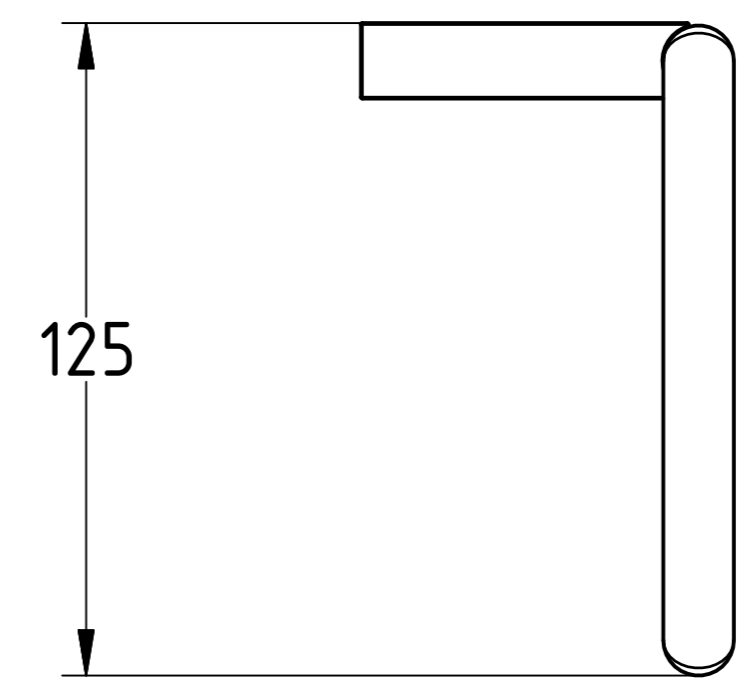

8 7 6 5 4 3 2 1

F  
E  
D  
C  
B  
A

F  
E  
D  
C  
B  
A

<b>VIOLEK</b>							
				Date	Name		
				Drawn			
				Checked			
				Standard			
State	Changes	Date	Name	Weight: 0,266 kg			
						1	
						A2	

GLAMOUR  
TOWEL RING

8 7 6 5 4 3 2 1