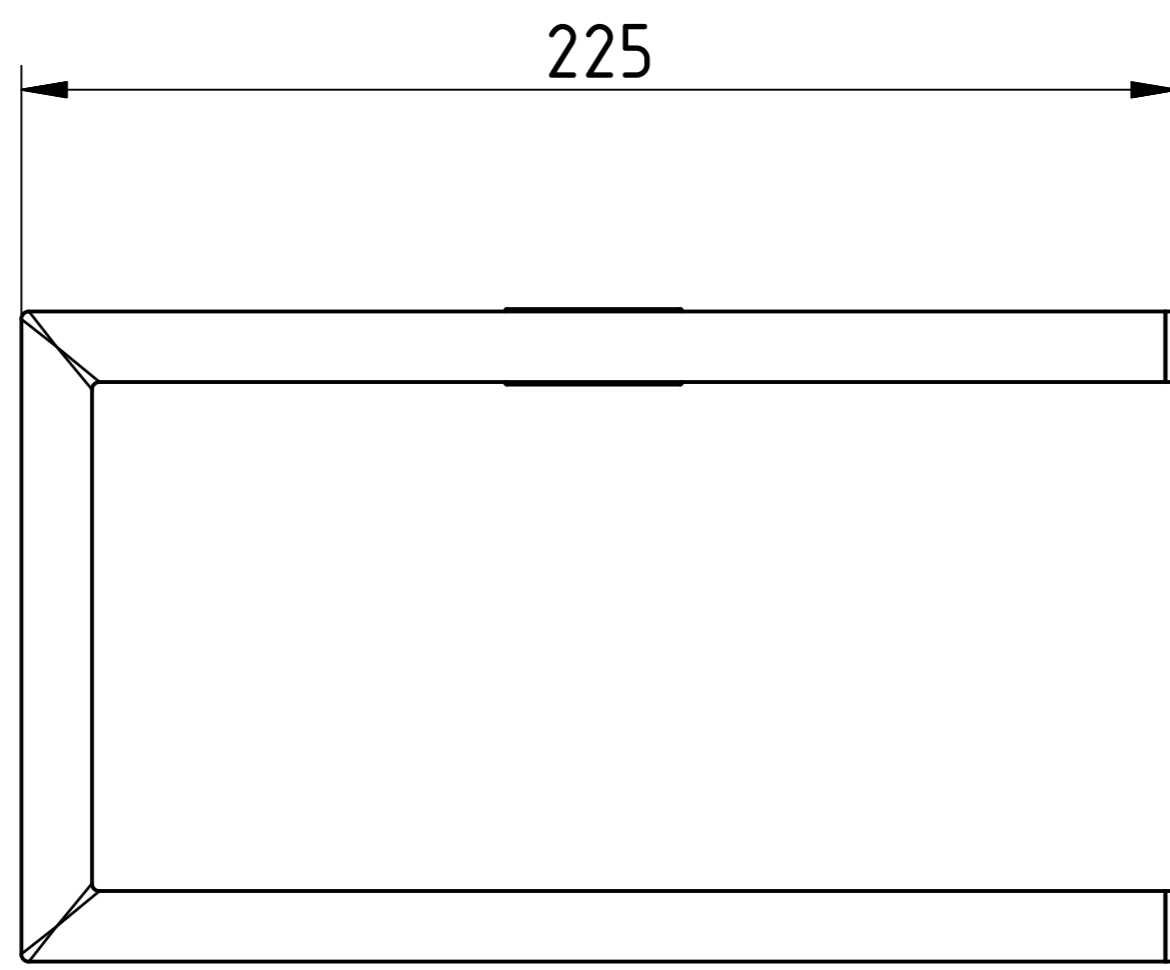

8 7 6 5 4 3 2 1

F  
E  
D  
C  
B  
A

F  
E  
D  
C  
B  
A

<b>VIOLEK</b>							
				Date	Name		
				Drawn			
				Checked			
				Standard			
State	Changes	Date	Name	Weight: 0,266 kg			
						1	
						A2	

GLAMOUR  
TOWEL RING

8 7 6 5 4 3 2 1