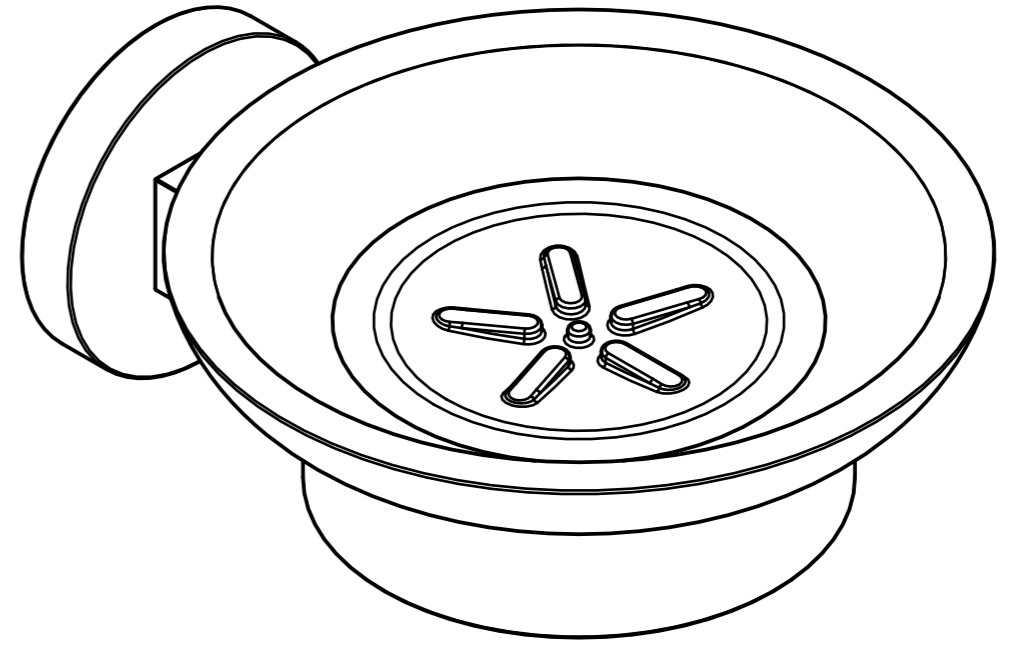

8 7 6 5 4 3 2 1

F
E
D
C
B
A

F
E
D
C
B
A

VIOLEK									
				Date	Name	SCANDAL SOAP DISH HOLDER			
				Drawn					
				Checked					
				Standard					
						Weight: 0,628 kg			1
									A2
State	Changes	Date	Name						