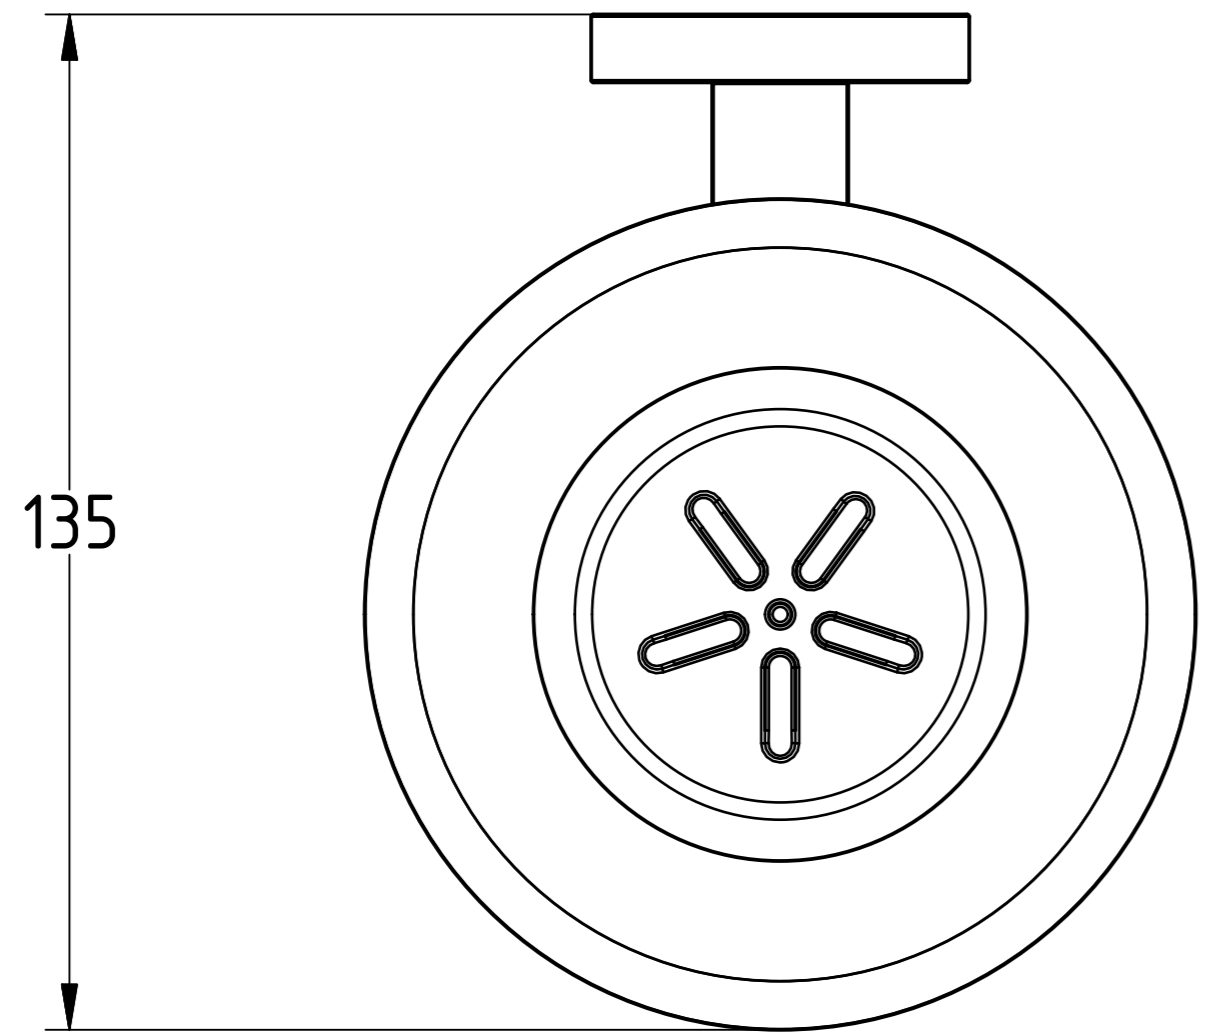

8 7 6 5 4 3 2 1

F
E
D
C
B
A

F
E
D
C
B
A

VIOLEK									
				Date	Name	SCANDAL SOAP DISH HOLDER			
				Drawn					
				Checked					
				Standard					
						Weight: 0,628 kg			1
									A2
State	Changes	Date	Name						