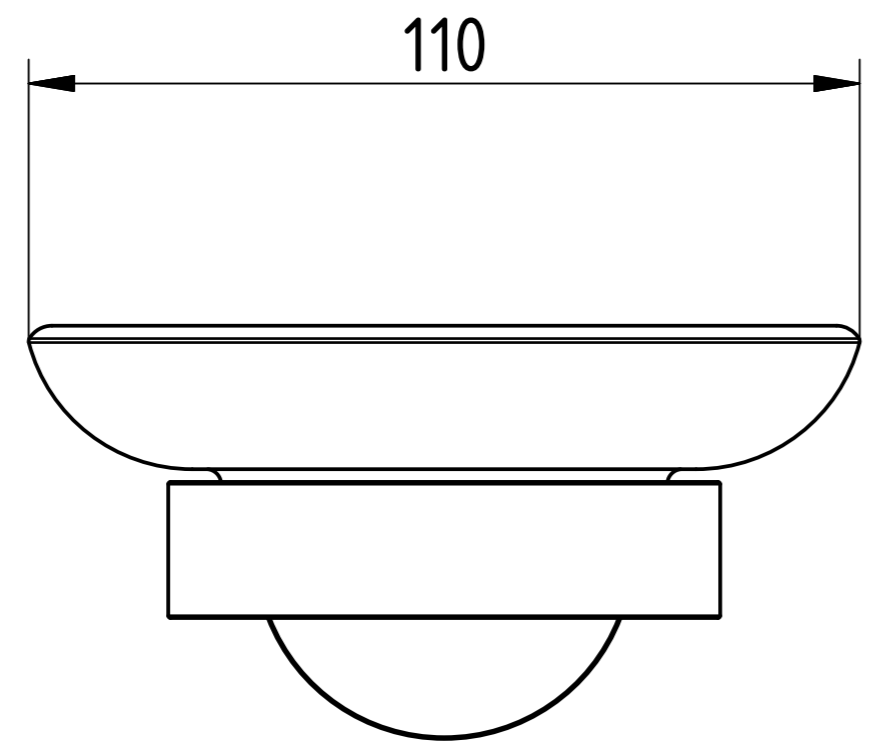

8 7 6 5 4 3 2 1

F
E
D
C
B
A

F
E
D
C
B
A

VIOLEK									
				Date	Name	SCANDAL SOAP DISH HOLDER			
				Drawn					
				Checked					
				Standard					
						Weight: 0,628 kg			1
									A2
State	Changes	Date	Name						

8 7 6 5 4 3 2 1