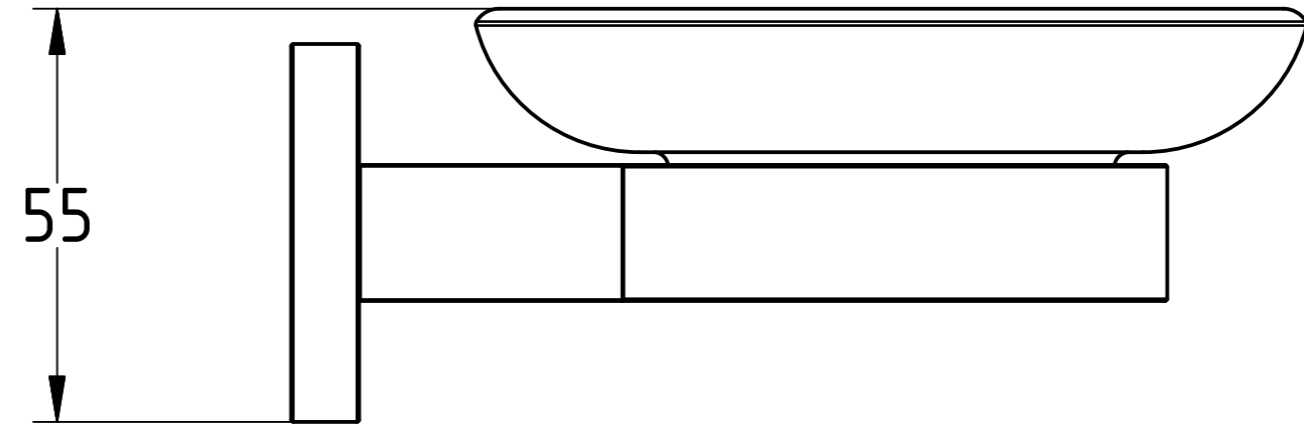

8 7 6 5 4 3 2 1

F
E
D
C
B
A

F
E
D
C
B
A

VIOLEK									
				Date	Name	SCANDAL SOAP DISH HOLDER			
				Drawn					
				Checked					
				Standard					
						Weight: 0,628 kg			1
									A2
State	Changes	Date	Name						