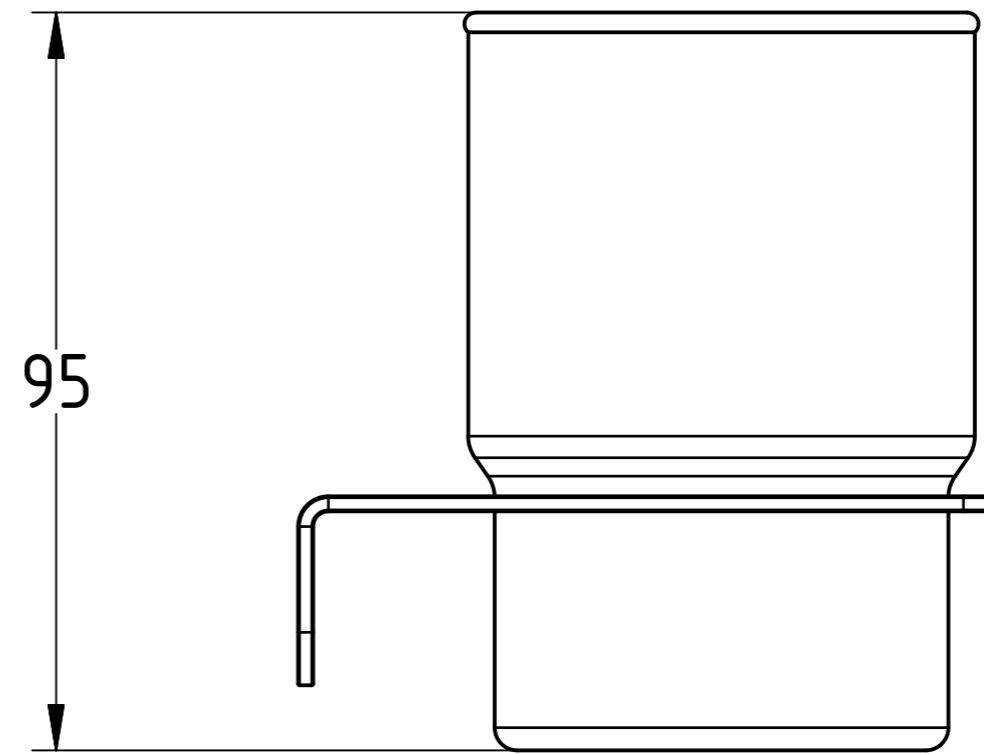

8 7 6 5 4 3 2 1

F
E
D
C
B
A

F
E
D
C
B
A

VIOLEK							
				Date	Name	ECCO TUMBLER HOLDER	
				Drawn			
				Checked			
				Standard			
						Weight: 0,151 kg	
						1	
						A2	
State	Changes	Date	Name				