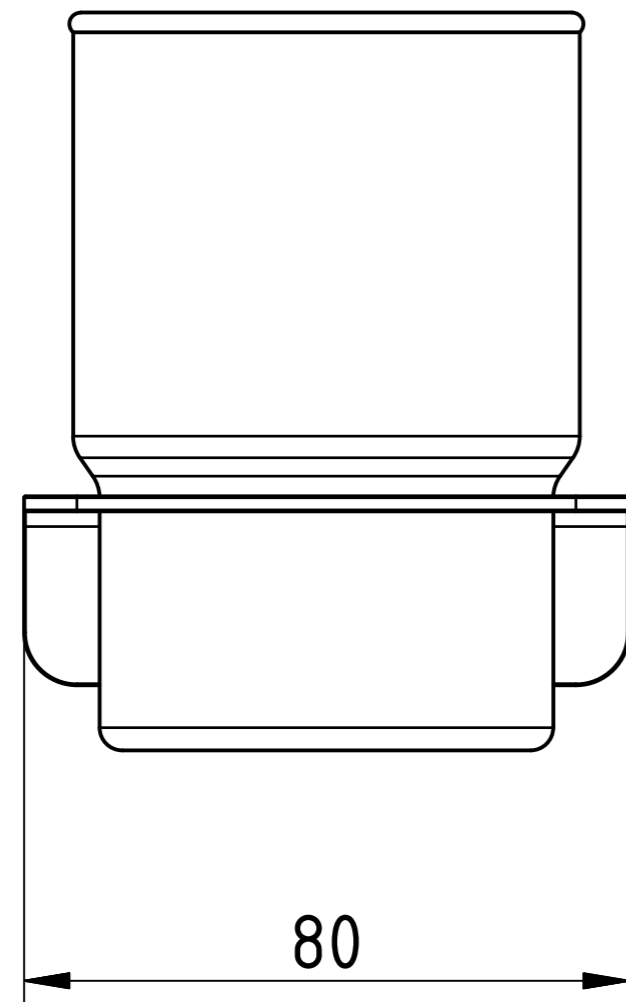

8 7 6 5 4 3 2 1

F
E
D
C
B
A

F
E
D
C
B
A

VIOLEK							
				Date	Name	ECCO TUMBLER HOLDER	
				Drawn			
				Checked			
				Standard			
						Weight: 0,151 kg	
						1	
						A2	
State	Changes	Date	Name				

8 7 6 5 4 3 2 1