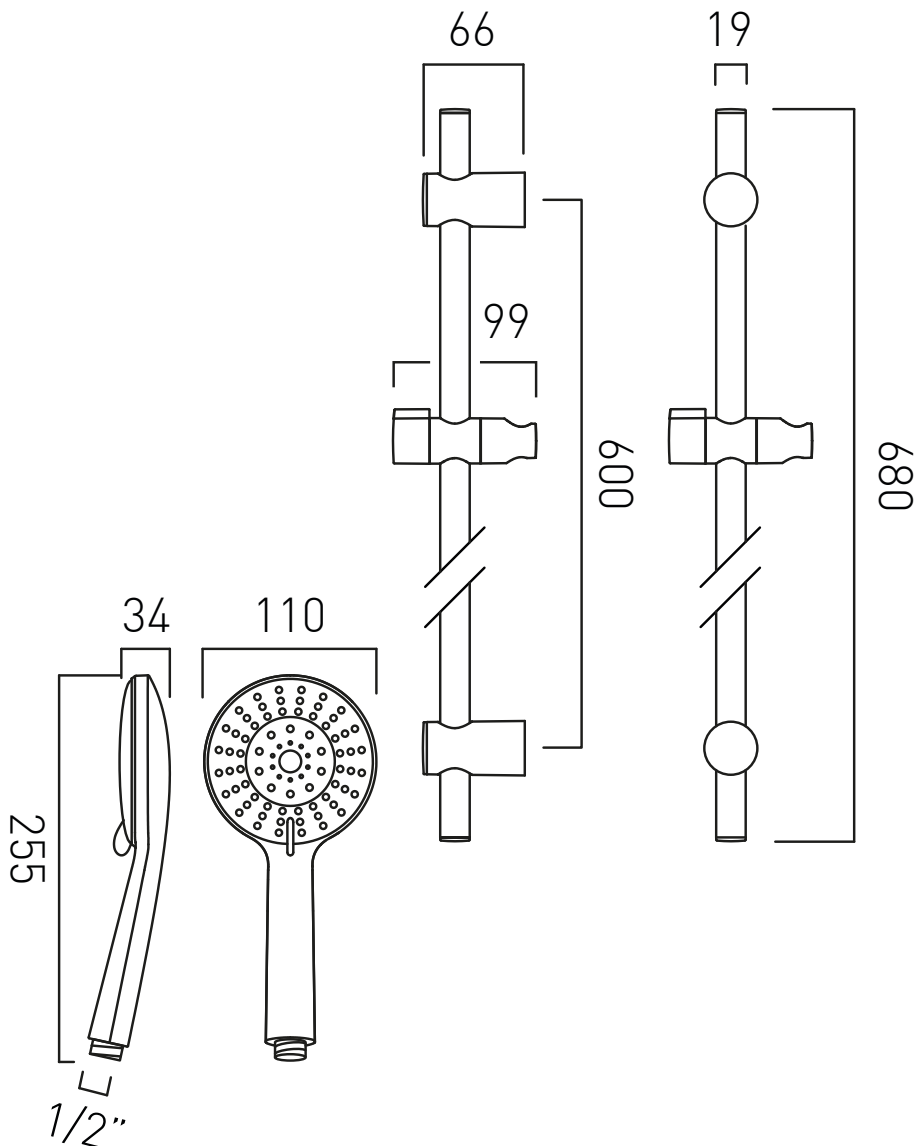

TECHNICAL DRAWING

COLLECTION: EVOLVE SHOWERS

PRODUCT CODE: EVO-MFSRK-DB-C/P

tel: 01934 744466
email: sales@vado.com
www.vado.com

where inspiration flows
taps | showering | accessories