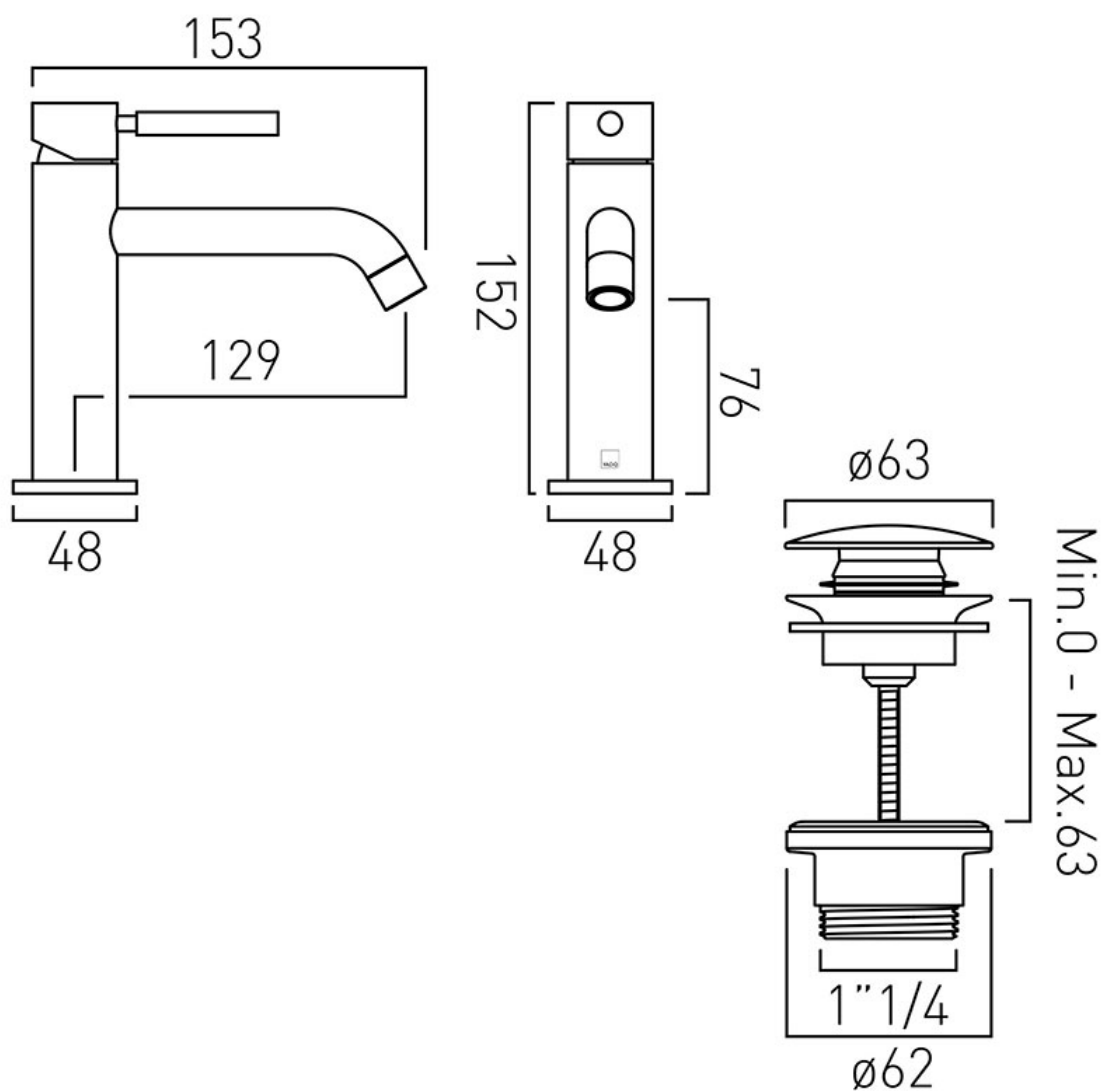

TECHNICAL DRAWING

COLLECTION: ORIGINS

PRODUCT CODE: ORI-200/CC-C/P

tel: 01934 744466
email: sales@vado.com
www.vado.com

where inspiration flows
taps | showering | accessories