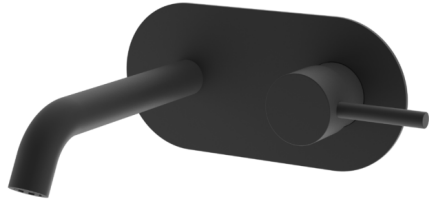

COS WALL MOUNTED MIXER - MATTE BLACK

COS Wall Mounted Mixer - Matte Black
The COS collection was designed to create brassware that was both modern and classic to suit any style of bathroom. This COS wall-mounted mixer is a great option and will perfectly match any of our ceramic and furniture ranges. Comes with **no** pop-up waste.

SKU: CO205.MB

PRODUCT SPECIFICATION

| | |
|-----------------|-------------|
| Colour | Matte Black |
| Material | Brass |

TECHNICAL DRAWING